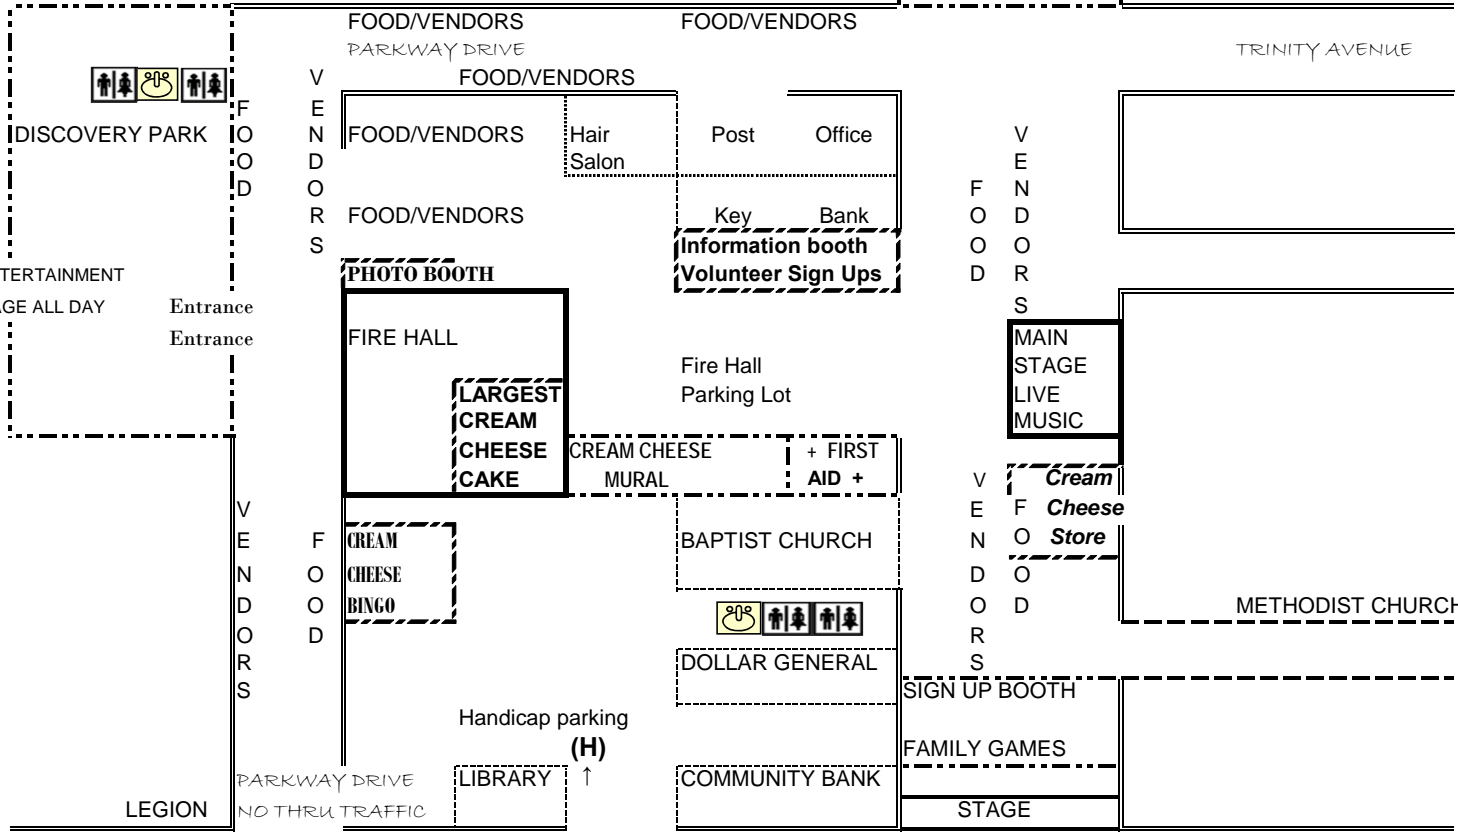

BUS DROP OFF/PICK UP  
 FAIR GROUND'S  
 COURT HOUSE Court House  
 Parking Lot  
 CHILDREN'S GAMES TRINITY CHURCH Handicap Parking  
 SIGN UP BOOTH (H) (H)

TRINITY AVENUE  
 COURT HOUSE  
 TRINITY CHURCH  
 MAIN STAGE LIVE MUSIC  
 Cream Cheese Store  
 METHODIST CHURCH

SIGN UP BOOTH  
 FAMILY GAMES  
 STAGE  
 BUS DROP OFF  
 BUS PICK UP  
 TOPS PLAZA

DAYAN STREET  
 CASCADE AVE.  
 SOUTH STATE ST.

BUS DROP OFF  
 BUS PICK UP  
 TOPS PLAZA